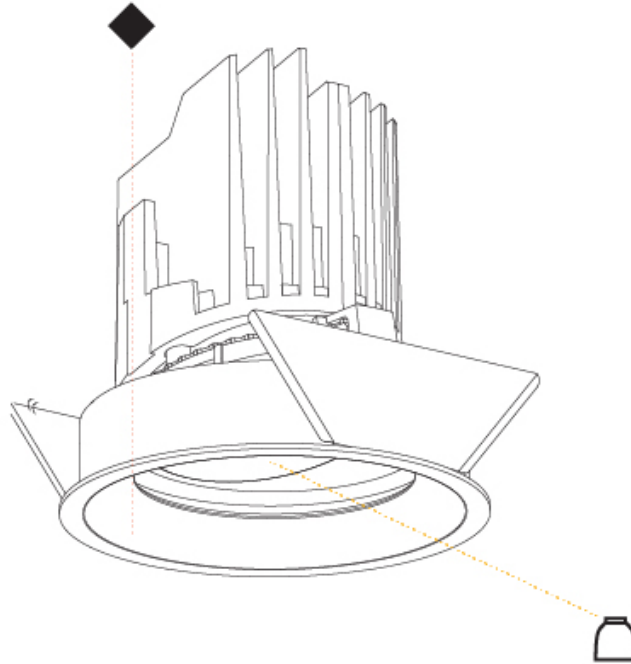

BIONIQ ROUND ADJUSTABLE RECESSED

A35227-

PROJECT

TYPE

SPECIFIER

QUANTITY

DATE

A