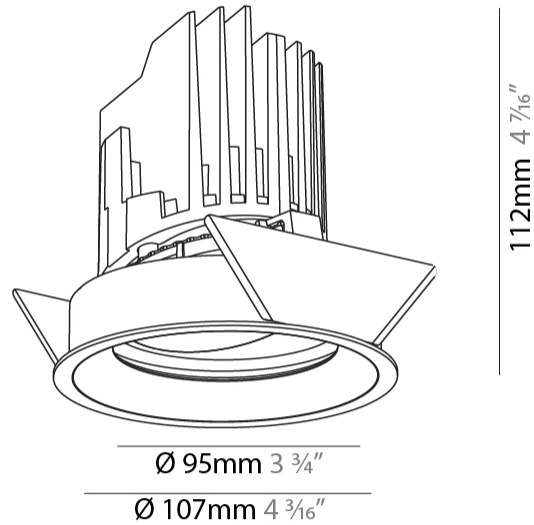

GENERAL

Series: Bioniq
 Subseries: Bioniq Round Adjustable
 Brand: Prolicht
 Division: Architectural
 Mounting Type: Recessed
 Mounting Location: Ceiling
 Subcategory: Downlight

PHYSICAL

Shape: Round
 Diameter (mm): 107
 Diameter (in): 4 3/16
 Height (mm): 112
 Height (in): 4 7/16
 Ceiling Thickness (mm): 10 / 12.5 / 15
 Ceiling Thickness (in): 3/8 or 1/2 or 9/16
 Min. Recessing Depth (mm): 130
 Min. Recessing Depth (in): 5 1/8
 Light Distribution: Adjustable / Downlight
 Weight (kg): 0.46
 Weight (lbs): 1.01
 Fixture Finish: SSR / BKV / CWI / CRY / HAB / UFT / ITA / RUA / FTG / MYG / LOD / PUS / FRO / FUP / KIA / POP / BLS / SPG / MEY / GOH / GUM / CHC / COM / ABZ / JAG / OBR / MOS / ROR
 Fixture Material: Aluminum Die Cast
 Cut-out Measurements: 98mm / 3 7/8"

OPTICAL

Reflector: 20 / 40 / 60
 Adjustability: Rotational 355°, Tilt 30°

RATINGS AND CERTIFICATIONS

Certified By: Certified for North American Standards
 IP rating: IP20

BIONIQ ROUND ADJUSTABLE RECESSED

A35227-