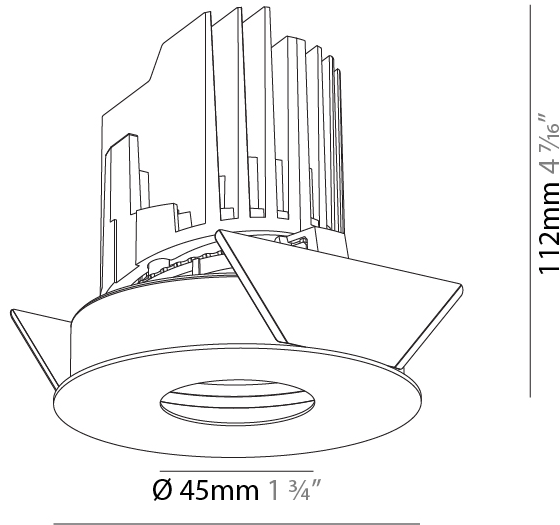

GENERAL

Series: Bioniq
 Subseries: Bioniq Round Pinhole
 Brand: Prolicht
 Division: Architectural
 Mounting Type: Recessed
 Mounting Location: Ceiling
 Subcategory: Downlight

PHYSICAL

Shape: Round
 Diameter (mm): 107
 Diameter (in): 4 ³/₁₆
 Height (mm): 112
 Height (in): 4 ⁷/₁₆
 Ceiling Thickness (mm): 10 / 12.5 / 15
 Ceiling Thickness (in): 3/8 or 1/2 or 9/16
 Min. Recessing Depth (mm): 130
 Min. Recessing Depth (in): 5 ¹/₈
 Light Distribution: Adjustable / Downlight
 Weight (kg): 0.47
 Weight (lbs): 1.04
 Fixture Finish: SSR / BKV / CWI / CRY / HAB / UFT / ITA / RUA / FTG / MYG / LOD / PUS / FRO / FUP / KIA / POP / BLS / SPG / MEY / GOH / GUM / CHC / COM / ABZ / JAG / OBR / MOS / ROR
 Fixture Material: Aluminum Die Cast
 Cut-out Measurements: 98mm / 3 7/8"

ELECTRICAL

Lamp Type: LED (Zhaga Standard)
 Input Wattage (W): 15.5
 Total Output Wattage (W): 14
 Driver Included: No
 Driver Location: Recessed Housing
 Constant Current (MA): 350

LED

Number of LEDs: 1
 Color Temperature (°K): 2700 / 3000 / 3500 / 4000
 Max. Delivered Lumen (lm): 930 / 960 / 1009 / 1030
 Nominal Lumen (lm): 1386 / 1438 / 1511 / 1542
 CRI: >90 CRI

OPTICAL

Reflector: 20 / 40 / 60
 Adjustability: Rotational 355°; Tilt 30°

RATINGS AND CERTIFICATIONS

Certified By: Certified for North American Standards
 IP rating: IP20

PROJECT
TYPE
SPECIFIER
QUANTITY
DATE